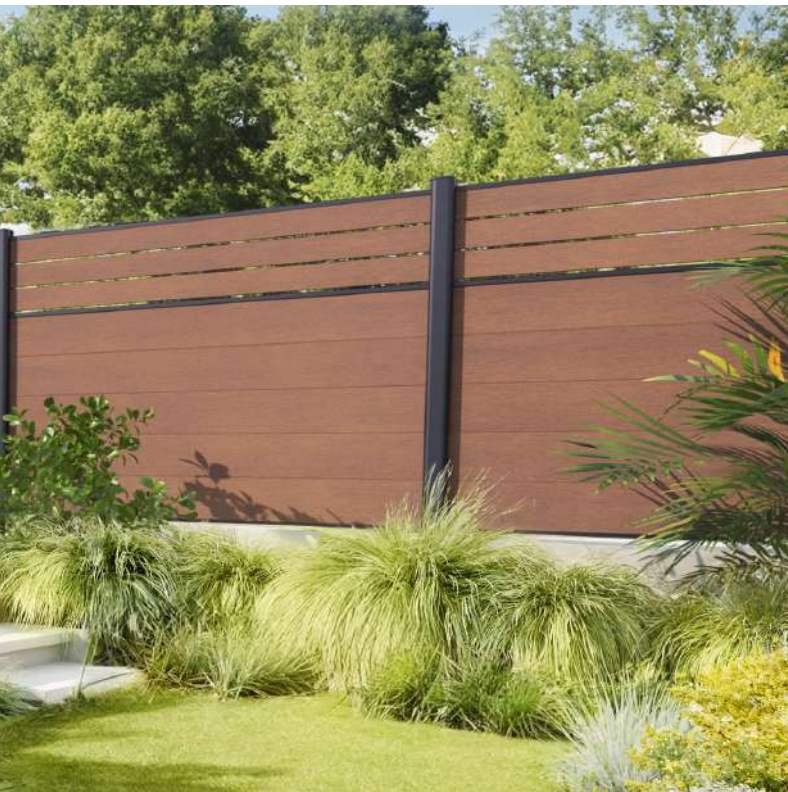

HARMONISEZ VOS EXTÉRIEURS

3 GAMMES EXPERTES ULTRAPROTECT®

TERRASSE

BARDAGE

CLÔTURE

A high-angle photograph of a modern outdoor swimming pool. The pool is rectangular and filled with clear, turquoise water. It is surrounded by a wooden deck with several lounge chairs. The pool is set in a landscaped area with large rocks, green plants, and a view of the ocean in the background. A semi-transparent white banner is overlaid across the middle of the image, containing the text 'TERRASSE ULTRAPROTECT®'.

Résistance
anti-feu

POUR
TOUS TYPES
DE LAMES

A photograph of a modern building facade featuring vertical, dark brown slats. The building has a white overhang above a glass-walled entrance. Two small, rounded trees are planted in front of the building. The sky is clear and blue.

NOS PANNEAUX DÉCORATIFS AJOURÉS

CITY

JUNGLE

TROPIC

NOS ACCESSOIRES D'AJOURAGE

NOS LAMES AJOURÉES

COMPOSITE ULTRAPROTECT®

ALUMINIUM ALUNGO®

MORE TIME FOR LIFE*

Parce que chaque moment compte, nos produits sont faits pour durer.

*Plus de temps pour l'essentiel

A modern building facade featuring vertical slats and large glass windows. The slats are dark and create a rhythmic pattern. The glass windows offer a view into the interior, showing a minimalist living space with a sofa and a table. The building is set against a clear blue sky, and some greenery is visible in the foreground.