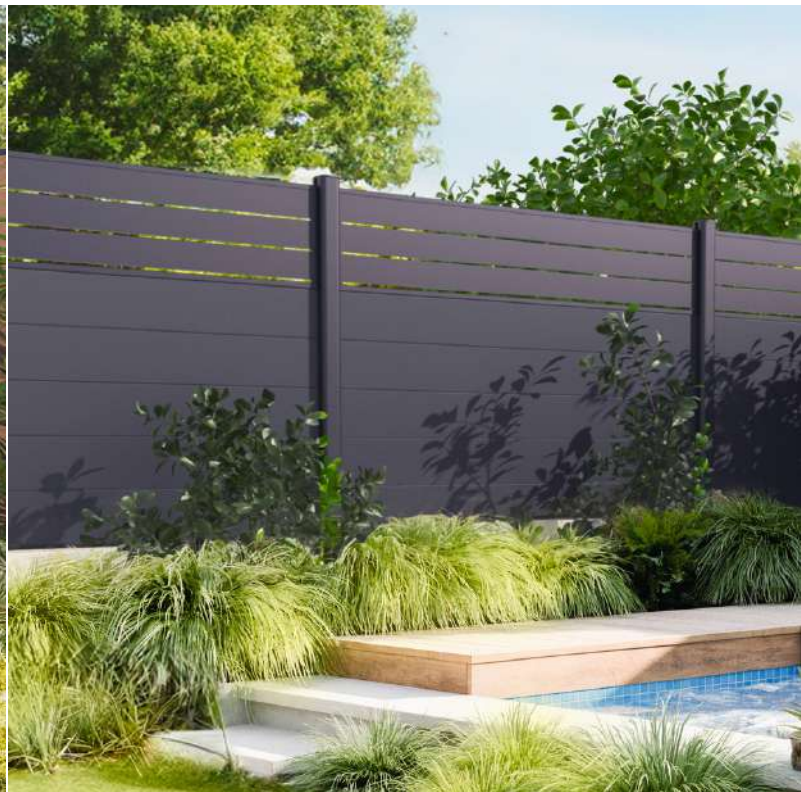

Résistance
anti-feu

POUR
TOUS TYPES
DE LAMES

A photograph of a modern building facade featuring vertical, dark brown slats. The building has a white overhang above a glass-walled entrance. Two small, rounded trees are planted in front of the building. The sky is clear and blue.

2800mm x 110mm x 30mm

TECK

SABLE

ANTHRACITE

CHARBON

FAITES LE PLEIN
D'INSPIRATION !

A modern backyard scene featuring a swimming pool, a wooden fence, and a patio with lounge chairs. The fence is made of horizontal wooden slats and dark vertical posts. The pool is surrounded by a concrete deck and has a blue tile interior. The patio has two yellow lounge chairs. The garden is landscaped with various plants, including tall grasses, succulents, and a small rock formation. The sky is blue with some light clouds.

NOS PANNEAUX DÉCORATIFS AJOURÉS

CITY

JUNGLE

TROPIC

NOS ACCESSOIRES D'AJOURAGE

NOS LAMES AJOURÉES

COMPOSITE ULTRAPROTECT®

ALUMINIUM ALUNGO®

FAITES LE PLEIN
D'INSPIRATION !

A young child with short brown hair, wearing a blue and green plaid shirt, is sitting in a rustic wooden wheelbarrow. The child is smiling and looking towards the camera. A beagle dog is sitting next to the child, looking slightly to the left. The background is a soft-focus outdoor setting with green foliage and a white picket fence. The overall mood is warm and nostalgic.