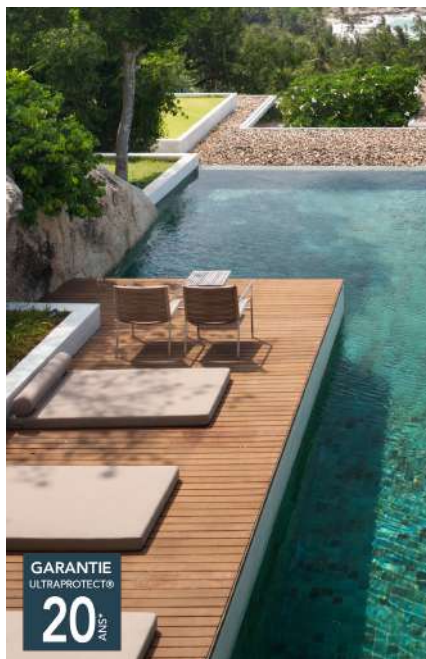

A high-angle photograph of a modern outdoor swimming pool. The pool is rectangular with clear, turquoise water. To the left, there is a concrete deck with a covered lounge area featuring a dark pillar and a lounge chair. To the right, a wooden deck has two wicker chairs and a small table. The pool is surrounded by lush greenery, including palm trees and other tropical plants. In the background, the ocean stretches to the horizon under a blue sky, with several islands visible in the distance. The overall scene is bright and sunny, suggesting a tropical location.

HARMONISEZ VOS EXTÉRIEURS

3 GAMMES EXPERTES ULTRAPROTECT®

TERRASSE

BARDAGE

CLÔTURE

A high-angle photograph of a modern outdoor swimming pool. The pool is rectangular and filled with clear, turquoise water. It is surrounded by a wooden deck with several lounge chairs. The pool is set in a landscaped area with large rocks, green plants, and a view of the ocean in the background. A semi-transparent white banner is overlaid across the middle of the image, containing the text 'TERRASSE ULTRAPROTECT®'.

TERRASSE ULTRAPROTECT®

NOS TERRASSES COMPOSITE ULTRAPROTECT®

EXPRESSION L'ESSENTIEL

2800mm x 142mm x 22,5mm

GARANTIE
ULTRAPROTECT®
15
ANS*

EXCELLENCE LE BEST-SELLER

2800mm x 142mm x 22,5mm

GARANTIE
ULTRAPROTECT®
20
ANS*

Résistance
anti-feu

POUR
TOUS TYPES
DE LAMES

A photograph of a modern building facade featuring vertical, dark brown slats. The building has a white overhang above a glass-walled entrance. Two small, rounded trees are planted in front of the building. The sky is clear and blue.