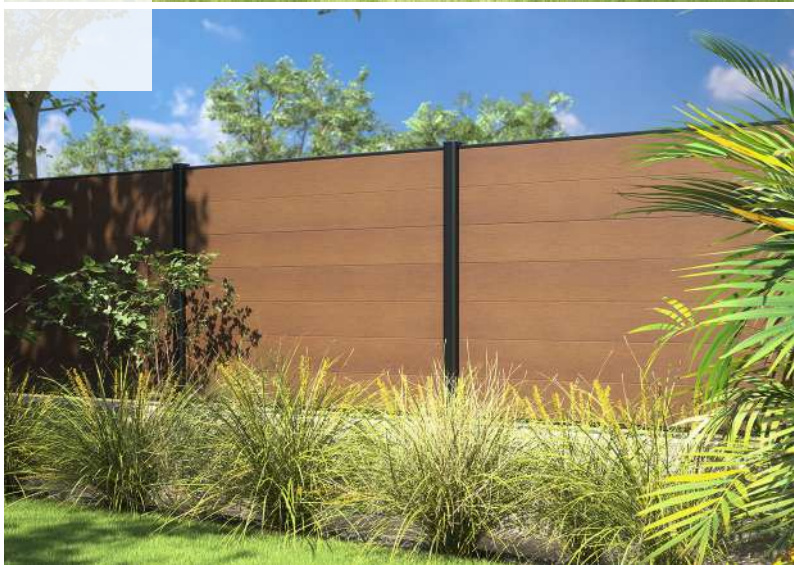

FAITES LE PLEIN
D'INSPIRATION !